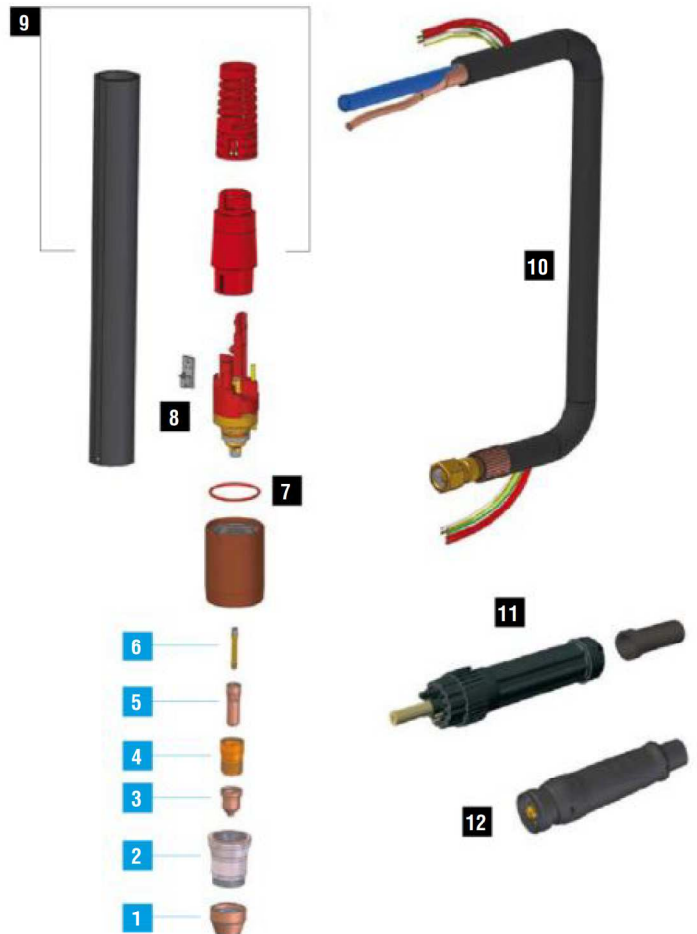

STARTER KITS

CODE	📄	📦
PT1043		40 A starter kit 1
PT1063		60 A starter kit 1
PT1083		80 A starter kit 1
PT1113		110 A starter kit 1
PT1133		130 A starter kit 1

Blistered wear parts on page 31, bag wear parts on page 32

WEAR PARTS NOT INCLUDED, COMPLETE THE TORCH WITH STARTER KIT